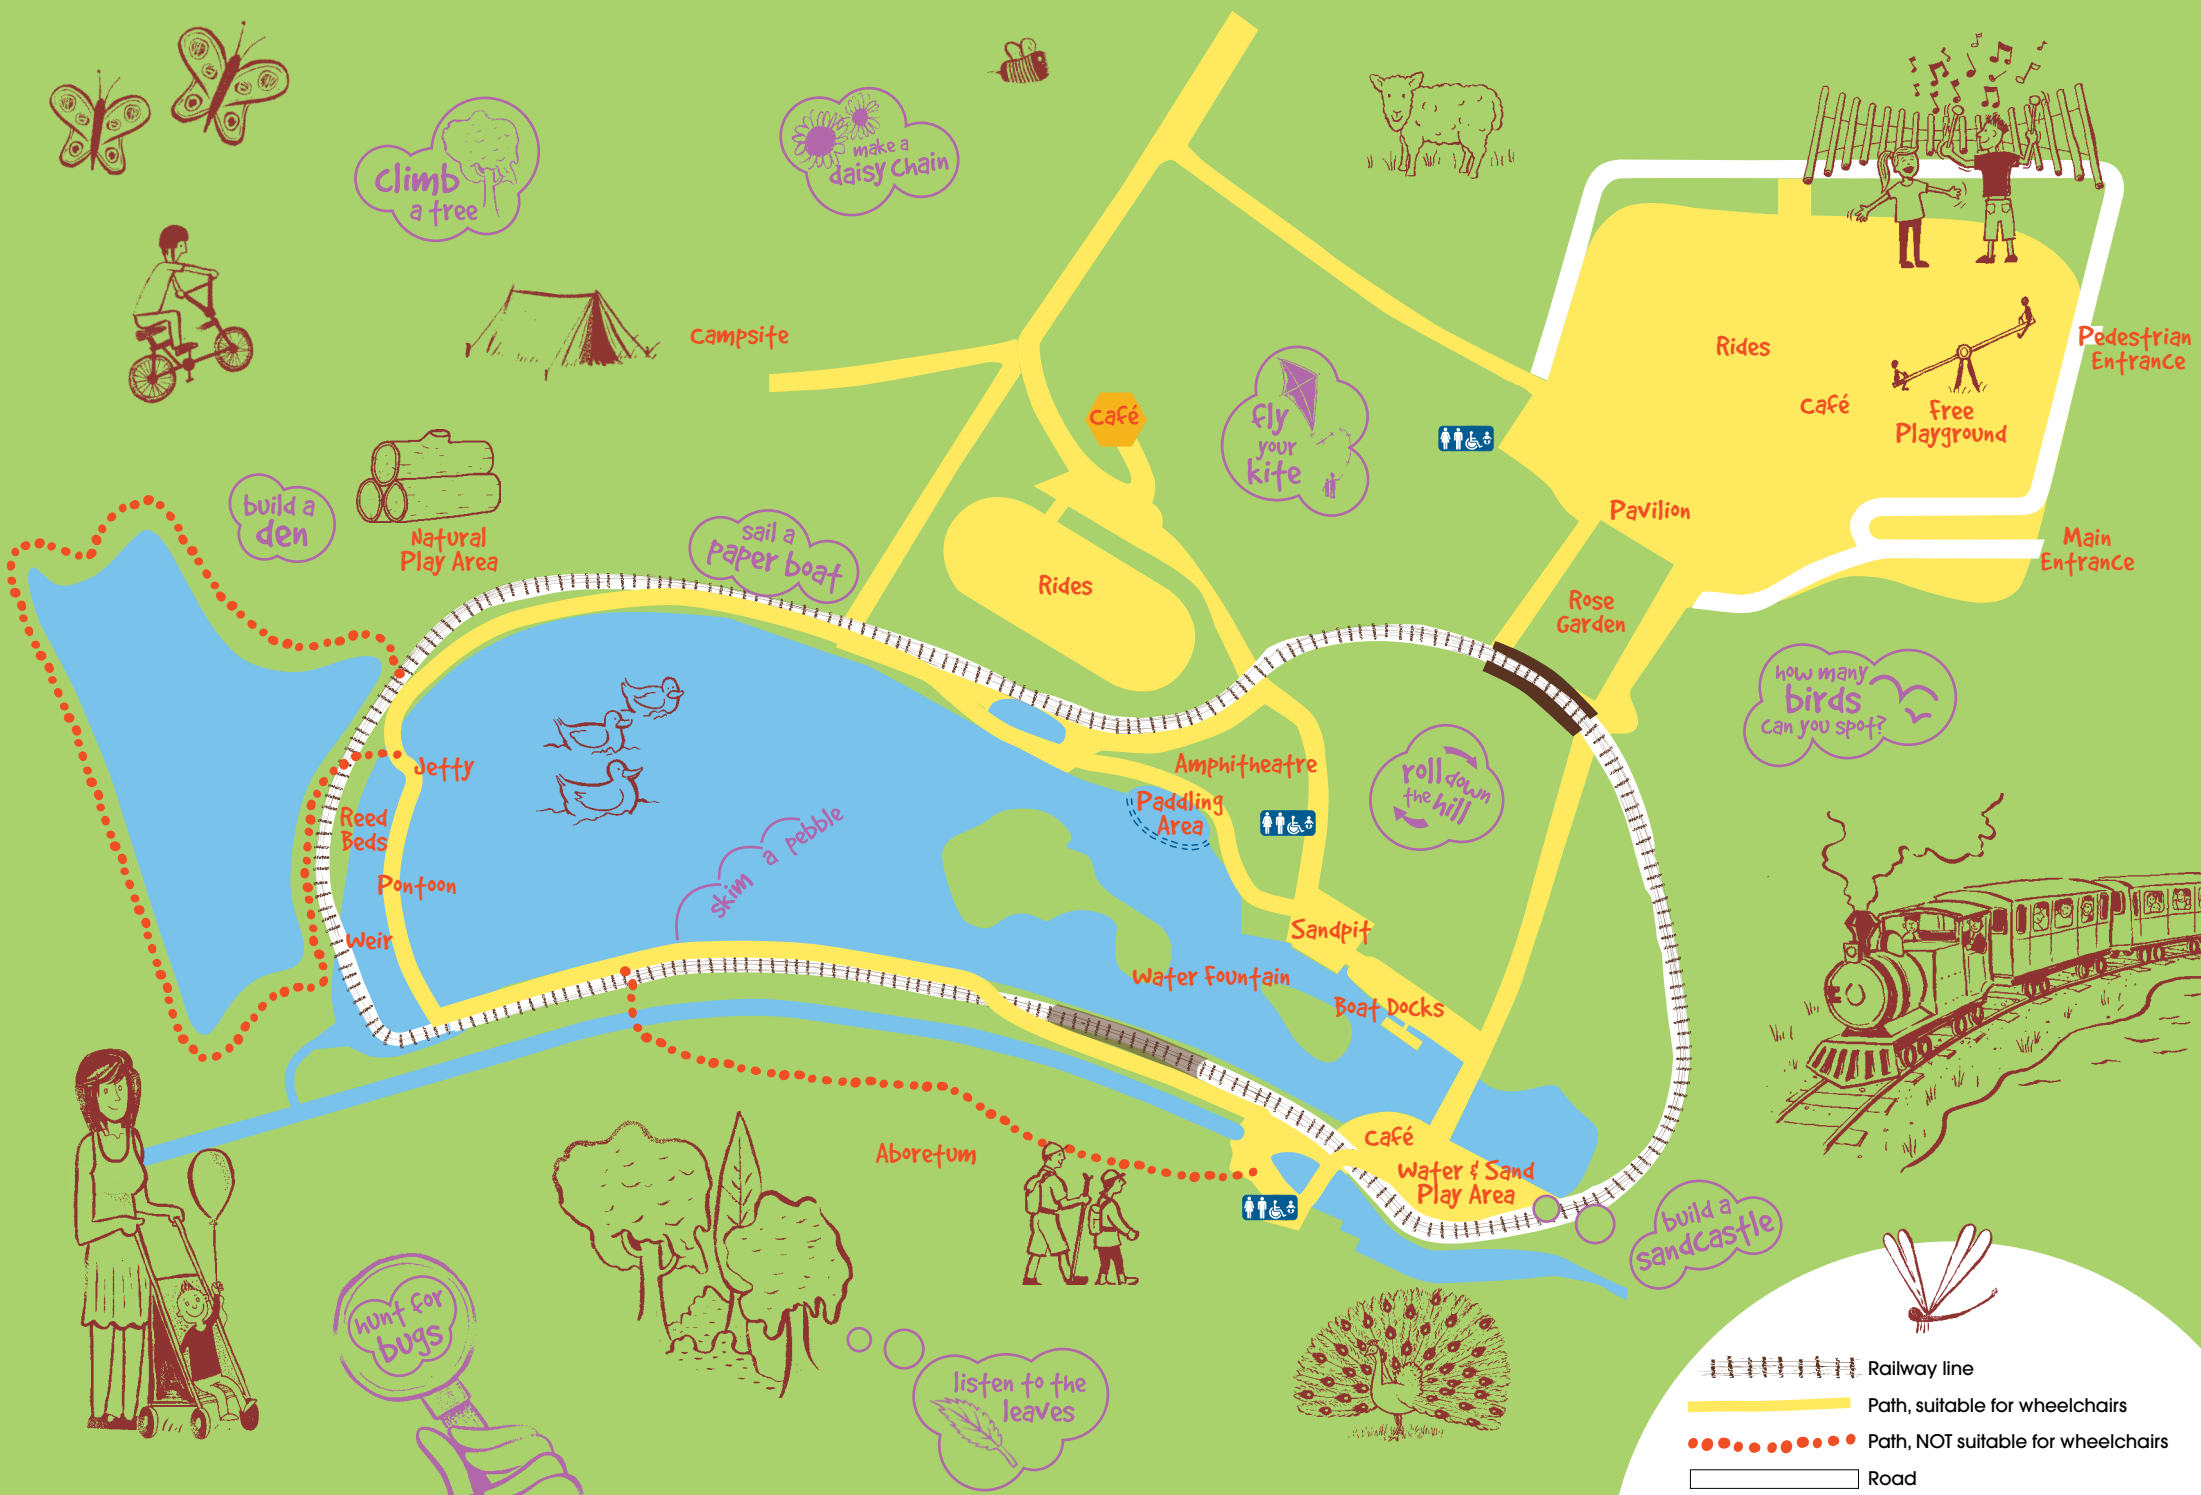

Wild play

Our natural play trail is perfect for families, youth groups and schools with children aged up to about nine years old.

It's totally free – only normal car parking charges apply, or walk/cycle for free.

It's a great way to get active and most areas are wheelchair friendly.

You don't need any equipment, just bring your imagination...

You can do as much or as little of it as you like, so you can spend 10 minutes or a whole day.

is for...
nature trail.

Wicksteed Park

Barton Road, Kettering, Northants NN15 6NJ

www.wicksteedpark.org

Wicksteed Park Ltd is wholly owned by Wicksteed Charitable Trust. Registered charity no. 1142103.

-  Railway line
-  Path, suitable for wheelchairs
-  Path, NOT suitable for wheelchairs
-  Road