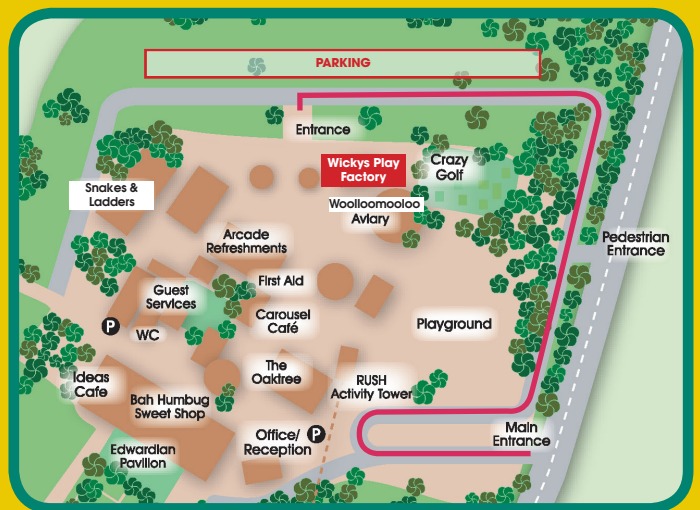

To

Please come to my Birthday Party at
Wickys Play Factory

From

Date

Time

Important information

Please wear appropriate play clothing with arms and legs covered.
Socks must be worn at all times.

Parents are required to supervise their children at all times.

Official Party guests car parking tickets will be validated upon
arrival (maximum of one ticket per party guest).

Wicksteed Park, Barton Road, Kettering
Northants NN15 6NJ • 01536 512475

www.wicksteedpark.org

RSVP

- I can come to your party
- Sorry, I can't come to your party

From